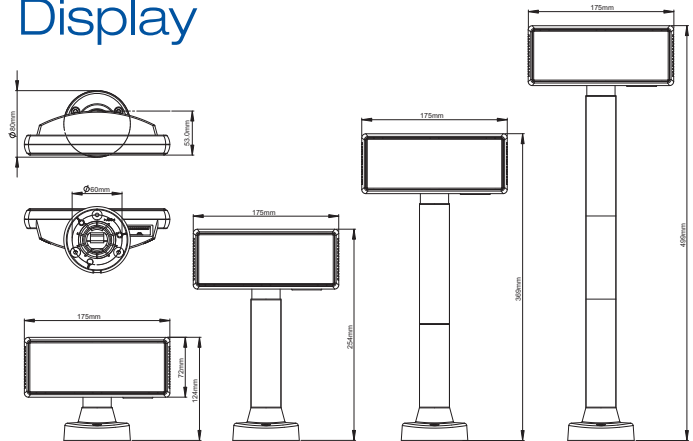

## SCD122 USB Powered Display

**NEW**

The new, fast, easy-to-read 2 lines x 20 character customer display from Star with ESC/POS™, and OPOS™ support.

- Supplied with a choice of support including stand alone base and telescopic pole
- High speed data transfer using 2.0 USB interface
- Clear, fast easy-to-read with wide viewing angle
- ESC/POS™ emulation (dip switch selectable)
- Cyrillic character support (multiple code pages)

*The SCD122 comes with all the support choices in the box, which includes a stand alone base and telescopic pole. There's also a CD-ROM containing the drivers, manuals and utilities.*

## SCD400 Customer Display

For use with POS and ECR Systems. The Star SCD400 Display uses the same serial interface as the Star POS printer.

- Reliable and versatile 2 lines x 20 character customer display
- Large, clear, easy-to-read characters
- Wide viewing angle
- Single interface for display and printer
- New charcoal grey & Star white versions available

### SCD122 & SCD400 Customer Display Specifications

	SCD122	SCD400
Display Method	Vacuum fluorescent display	
Display Colour	Blue-Green	
No. of Characters	40 (20 columns x 2 lines)	
Character Font	5 x 7 dot matrix	
Character size (H x W)	5.00 x 3.5mm	9 x 5.25mm
Brightness	min. 350 cd/m <sup>2</sup>	
Tilt angle	max 30° / Rotation 300°	max 30° / Rotation 360°
Power Consumption	max. 500mA @ 5V (2.5W) USB powered	max. 400mA @ 12V (4.8W)
Interface	USB 2.0	Serial RS232 C
Emulation: ESC/POS™ compatible	ESC/POS™ DMD110 via dip switch	not available
Star Mode	Standard	Standard