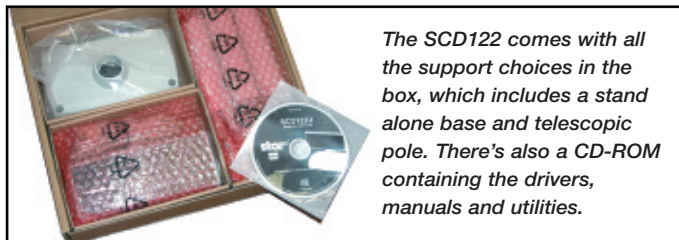

## SCD122 USB Powered Display

**NEW**

The new, fast, easy-to-read 2 lines x 20 character customer display from Star with ESC/POS™, and OPOS™ support.

- Supplied with a choice of support including stand alone base and telescopic pole
- High speed data transfer using 2.0 USB interface
- Clear, fast easy-to-read with wide viewing angle
- ESC/POS™ emulation (dip switch selectable)
- Cyrillic character support (multiple code pages)

*The SCD122 comes with all the support choices in the box, which includes a stand alone base and telescopic pole. There's also a CD-ROM containing the drivers, manuals and utilities.*

## SCD400 Customer Display

For use with POS and ECR Systems. The Star SCD400 Display uses the same serial interface as the Star POS printer.

- Reliable and versatile 2 lines x 20 character customer display
- Large, clear, easy-to-read characters
- Wide viewing angle
- Single interface for display and printer
- New charcoal grey & Star white versions available

### SCD122 & SCD400 Customer Display Specifications

	SCD122	SCD400
Display Method	Vacuum fluorescent display	
Display Colour	Blue-Green	
No. of Characters	40 (20 columns x 2 lines)	
Character Font	5 x 7 dot matrix	
Character size (H x W)	5.00 x 3.5mm	9 x 5.25mm
Brightness	min. 350 cd/m <sup>2</sup>	
Tilt angle	max 30° / Rotation 300°	max 30° / Rotation 360°
Power Consumption	max. 500mA @ 5V (2.5W) USB powered	max. 400mA @ 12V (4.8W)
Interface	USB 2.0	Serial RS232 C
Emulation: ESC/POS™ compatible	ESC/POS™ DMD110 via dip switch	not available
Star Mode	Standard	Standard